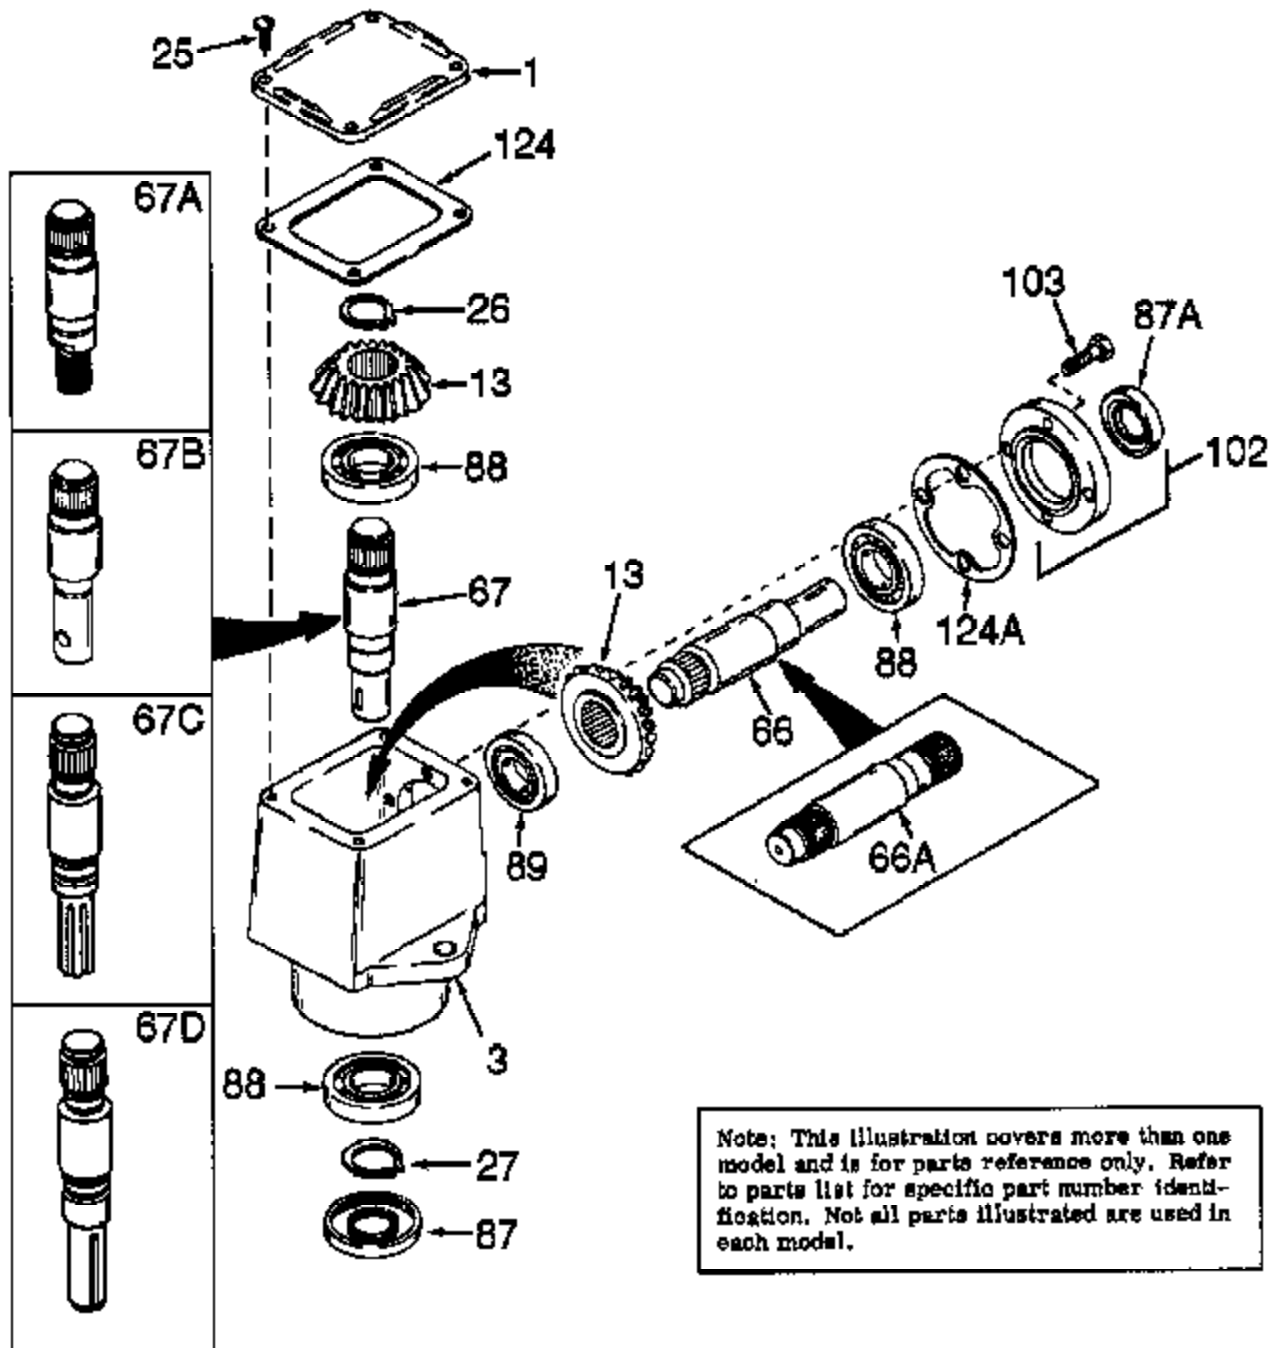

# JOIST

SICHER IST DAS:  
DAS ORIGINAL

**NOTE: PARTS NOT ILLUSTRATED  
OR LISTED ARE SUPPLIED BY  
EQUIPMENT MANUFACTURER.**

**Note: This illustration covers more than one model and is for parts reference only. Refer to parts list for specific part number identification. Not all parts illustrated are used in each model.**

Ref #	Part Number	Qty	Description
	794092		L.H. Head Assy (Incl. 1 thru 124A)
1	772035		Left Hand Cover
3	770026		Right Angle Drive Housing
13	778046		Miter Gear
25	792025		Screw, 10-24 x 1/2"
26	788018		Snap Ring
27	788019		Snap Ring
66A	776125		Input Pinion Shaft
67	776066		Output Shaft
87A	788031		Oil Seal
87	788029		Oil Seal
88	780034		Ball Bearing
89	780024		Ball Bearing
102	786029		Retainer Cap & Seal (Incl. 87A & 103)
103	792026		Screw, 1/4-20 x 7/8"
124A	788030B		Cap Gasket
124	788028		Cover Gasket

RAD-2326-P91 Page 2 of 2

Peerless